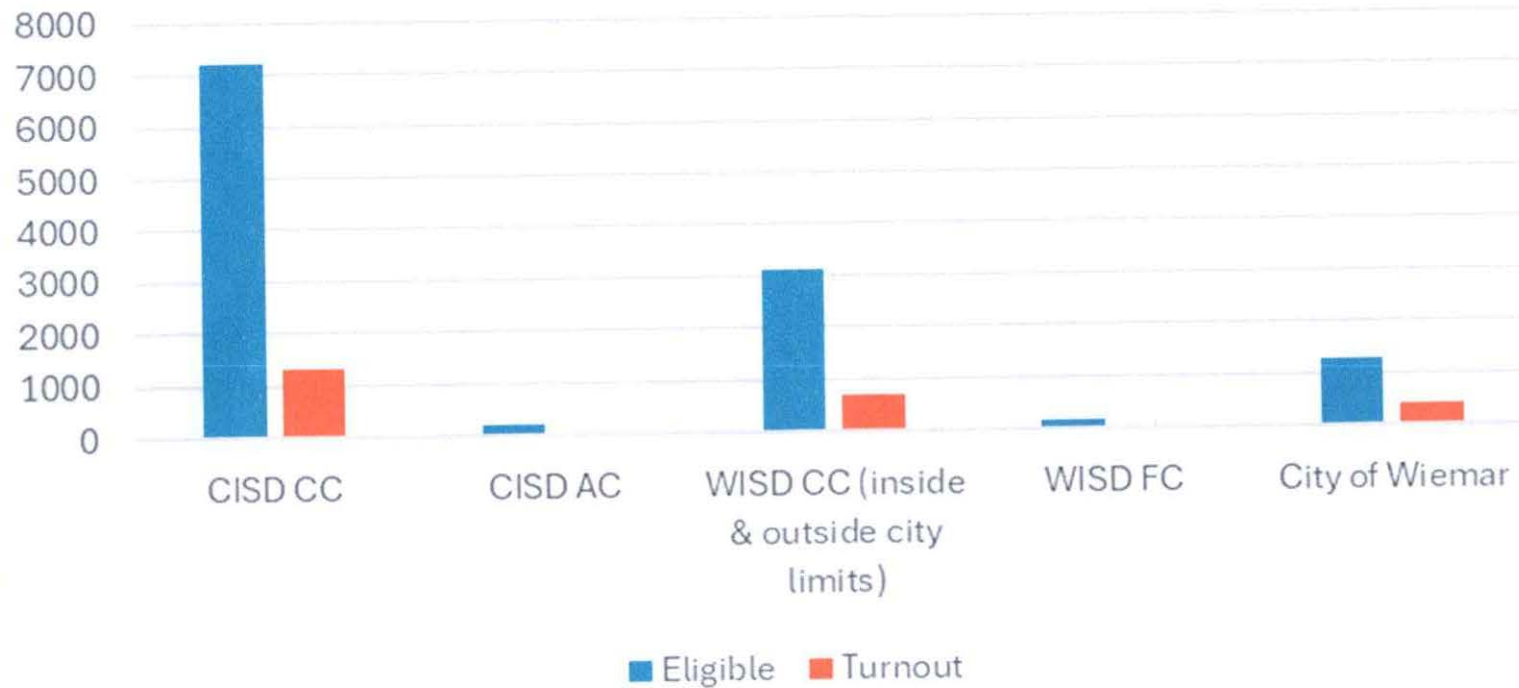

208 - New Ulm

Statistics

	TOTAL	Absentee	Early Voting	Election Day
Registered Voters - Total	232			
Ballots Cast - Total	10	2	4	4
Ballots Cast - Blank	0	0	0	0
Voter Turnout - Total	4.31%			

CISD Trustees

Vote For 2

	TOTAL	VOTE %	Absentee	Early Voting	Election Day
Cameron Frey	6	30.00%	2	1	3
Carla Swindle Wiggs	4	20.00%	0	4	0
Bo Schobel	6	30.00%	2	0	4
Roman Footnick	2	10.00%	0	2	0
Total Votes Cast	18	90.00%	4	7	7
Overvotes	0	0.00%	0	0	0
Undervotes	2	10.00%	0	1	1
Contest Totals	20	100.00%	4	8	8

CISD Prop A

Vote For 1

	TOTAL	VOTE %	Absentee	Early Voting	Election Day
FOR	3	30.00%	2	1	0
AGAINST	7	70.00%	0	3	4
Total Votes Cast	10	100.00%	2	4	4
Overvotes	0	0.00%	0	0	0
Undervotes	0	0.00%	0	0	0
Contest Totals	10	100.00%	2	4	4

CISD Prop B

Vote For 1

	TOTAL	VOTE %	Absentee	Early Voting	Election Day
FOR	3	30.00%	2	1	0
AGAINST	7	70.00%	0	3	4
Total Votes Cast	10	100.00%	2	4	4
Overvotes	0	0.00%	0	0	0
Undervotes	0	0.00%	0	0	0
Contest Totals	10	100.00%	2	4	4

Eligible Voters Vs Turnout for May 04, 2024 Election

CC – Colorado County

AC – Austin County (10)

FC – Fayette County (49)

10,736 Eligible Voters for all Political Districts